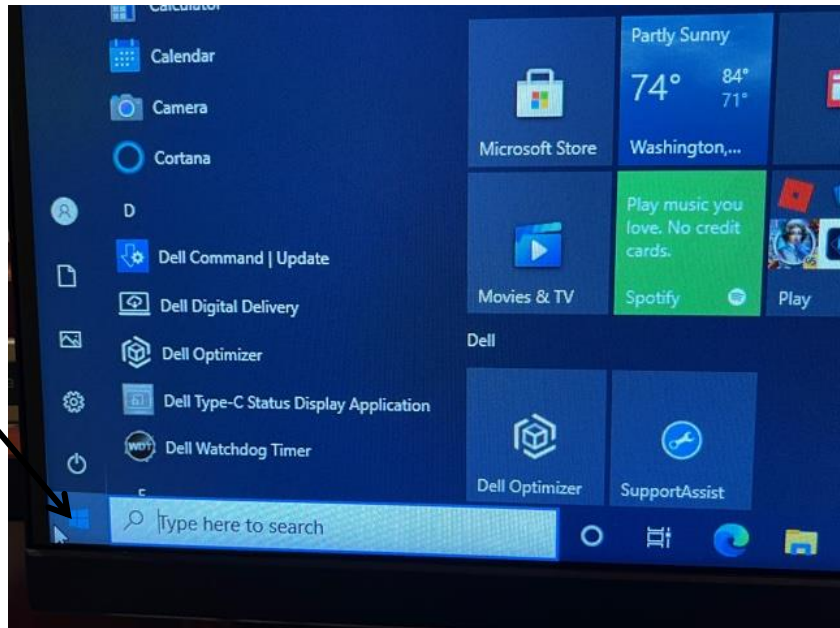

LIVE STREAMING NOTES - LOGGING OFF COMPUTER

- 1) Click Window Frame
Of 4 squares at the
Bottom of the
screen.

- 2) Click Live Stream

- 3) This will log you out!
Do not turn off computer
Turn off SCREEN only → Button on the Bottom Left on Screen