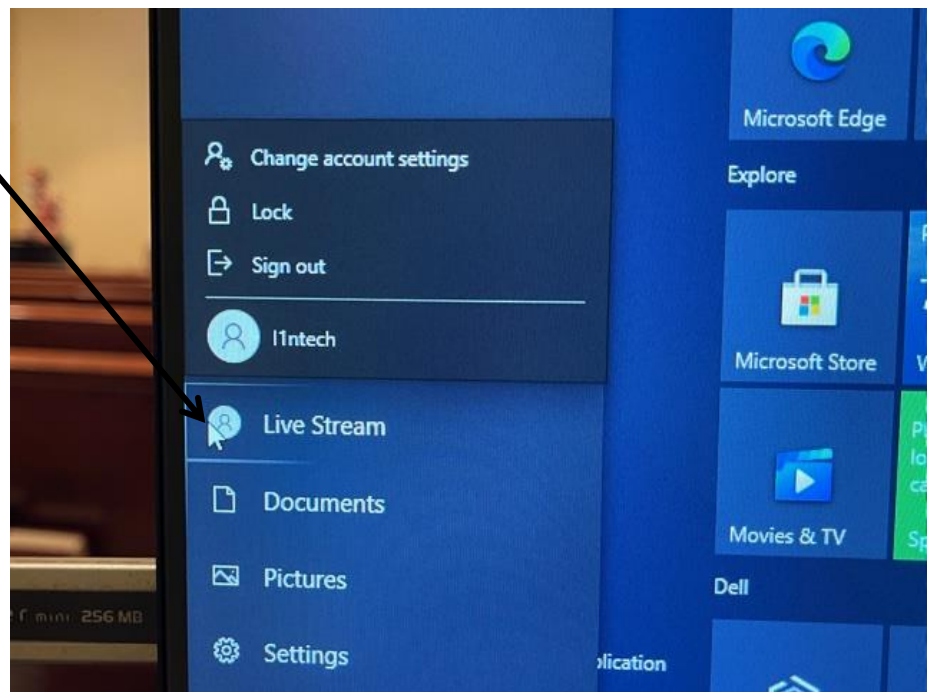

LIVE STREAMING NOTES - LOGGING OFF COMPUTER

- 1) Click Window Frame
Of 4 squares at the
Bottom of the
screen.

- 2) Click Live Stream

- 3) This will log you out!
Do not turn off computer
Turn off SCREEN only → Button on the Bottom Left on Screen